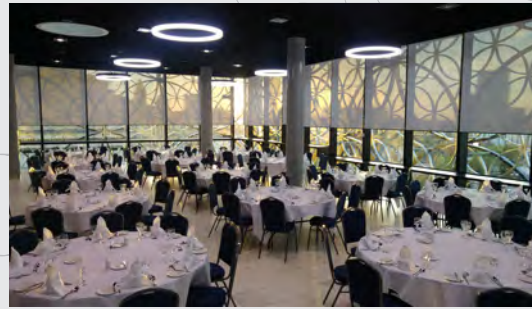

The Mezzanine

CAPACITIES

Theatre	Cabaret	Boardroom	Banquet	Drinks	Exhibitors
-	-	-	-	300	15-20

The Lobby

CAPACITIES

Theatre	Cabaret	Boardroom	Banquet	Drinks	Exhibitors
-	-	-	-	300	12

Marmalade

CAPACITIES

Theatre	Cabaret	Boardroom	Banquet	Drinks	Exhibitors
-	-	-	150	200	-

Book Rotunda

CAPACITIES

Theatre	Cabaret	Boardroom	Banquet	Drinks	Exhibitors
200	n/a	n/a	156/180	300	n/a

Baskerville Corner

CAPACITIES

Theatre	Cabaret	Boardroom	Banquet	Drinks	Exhibitors
150	-	-	420	600	-